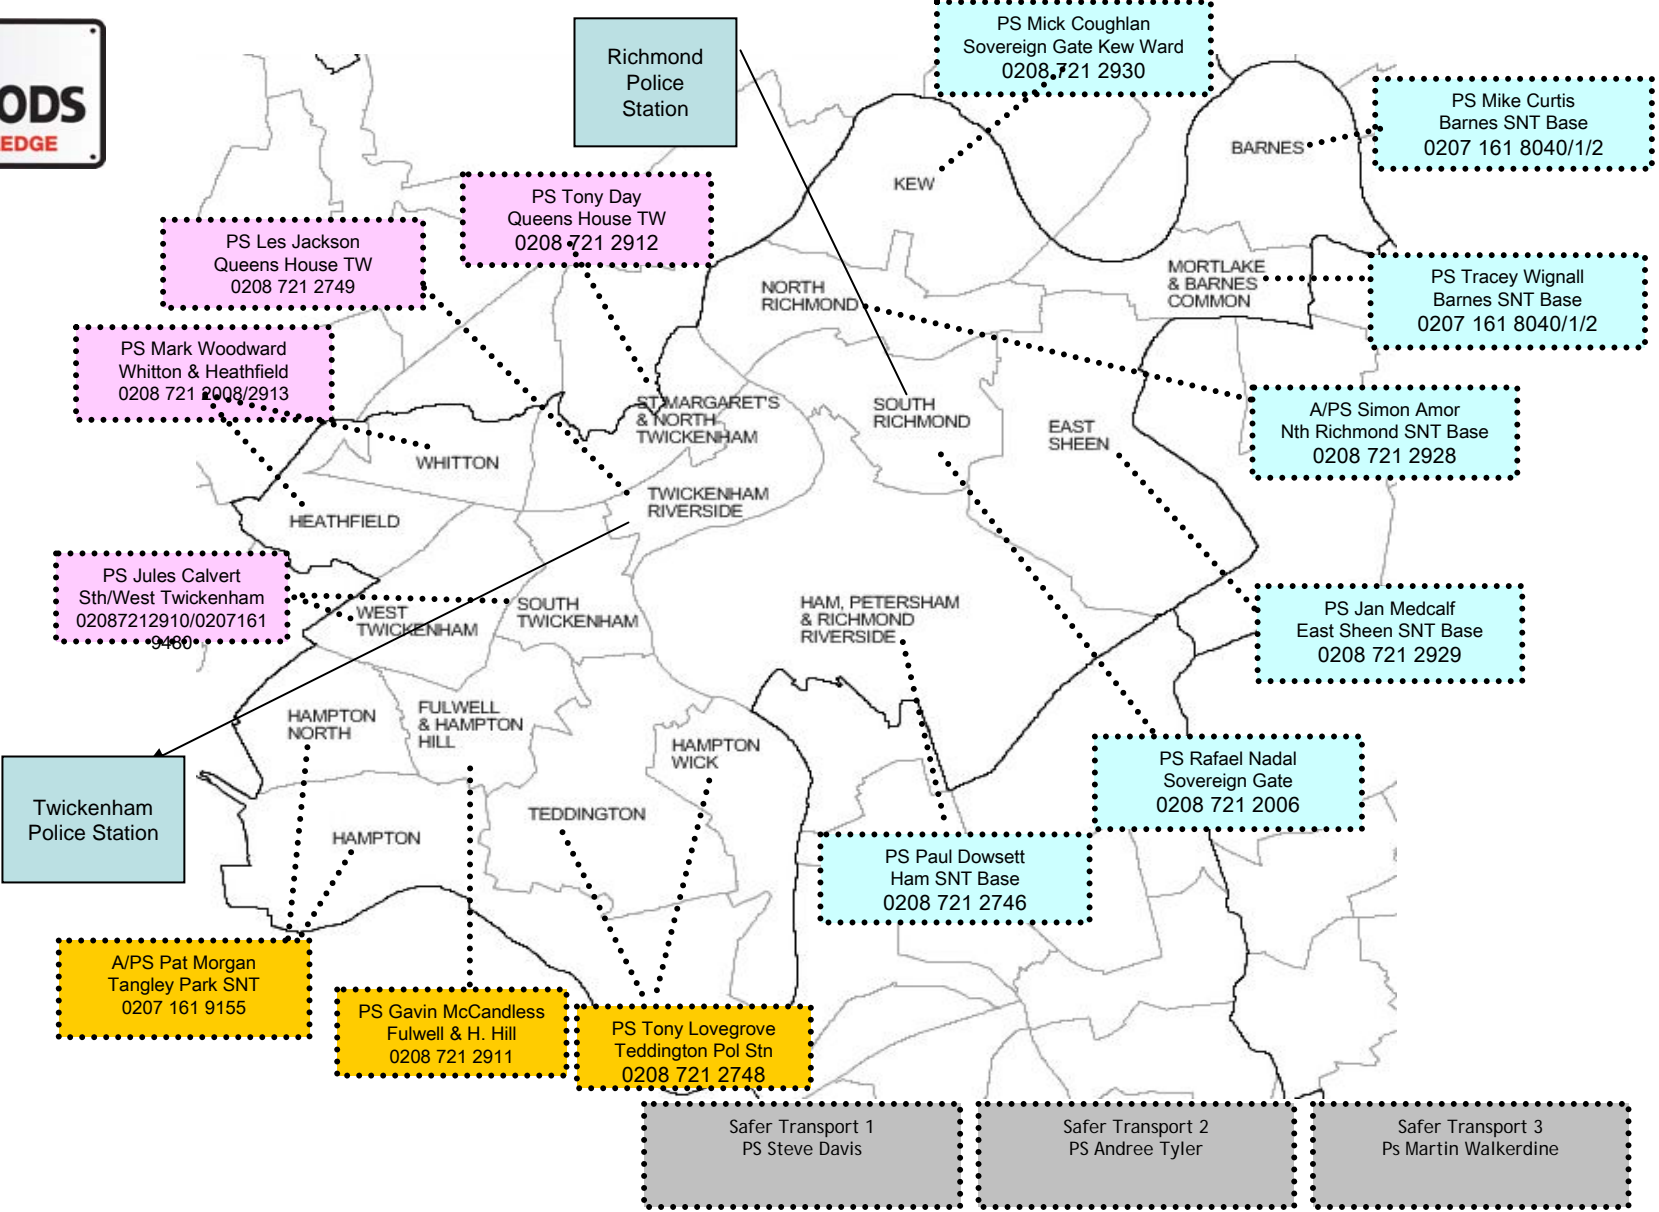

# SAFER NEIGHBOURHOODS

LOCAL POLICE, LOCAL KNOWLEDGE

**Chief Inspector**  
 Acting C/I Hannah Wheeler  
 Sovereign Gate 18-20 Kew rd  
 Richmond  
 Surrey TW9 2NA  
 Tel - 0208 721 2006

**Inspector Richmond Cluster**  
 Insp. Hannah Wheeler  
 Currently Acting Insp. Raf Nadal  
 Sovereign Gate 18-20 Kew road  
 Richmond  
 Surrey TW9 2NA

**Inspector Safer Transport Team**  
 Insp. Iain Lewis  
 Richmond Police station  
 8 Red Lion St  
 Richmond TW9 1RW  
 Tel: 0208 721 5804

**Safer Transport 1**  
PS Steve Davis

**Safer Transport 2**  
PS Andree Tyler

**Safer Transport 3**  
Ps Martin Walkerdine